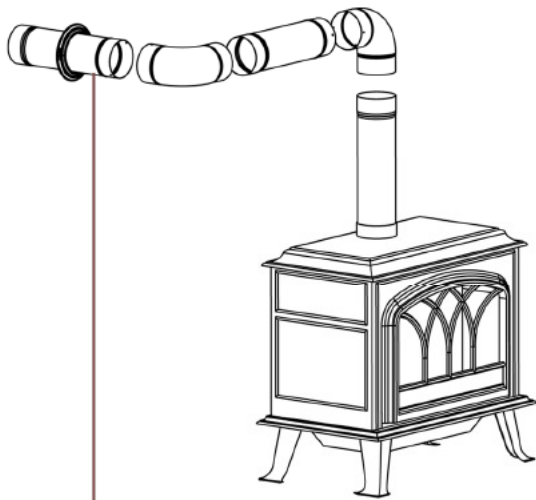

EMAIL

Enamelled stove pipes

- The EMAIL product range meets all possible interior configurations for connecting the stove to the flue. The stove tubes are enamelled in standard matt black for increased aesthetic value within the living room. This product range includes straight elements, elbows, tee-pipes and all necessary accessories such as caps, reductions, anchor plates etc.

- The EMAIL product range is suitable for solid and liquid combustion at high temperatures. Thanks to the easy male/female connection, the orientation of the tube can be easily adapted to the needs of your living room-configuration. Other RAL-colours or bright versions are available on request.

EMAIL

Enamelled stove pipes

EMAIL : Enamelled stove pipe for connecting the stove to the flue

STANDARD MOUNTING
CONNECTION TO AN EXCISTING TUBE

STANDARD MOUNTING
CONNECTION WITH A NEW
FLUE DUCT

wood

coal

gas