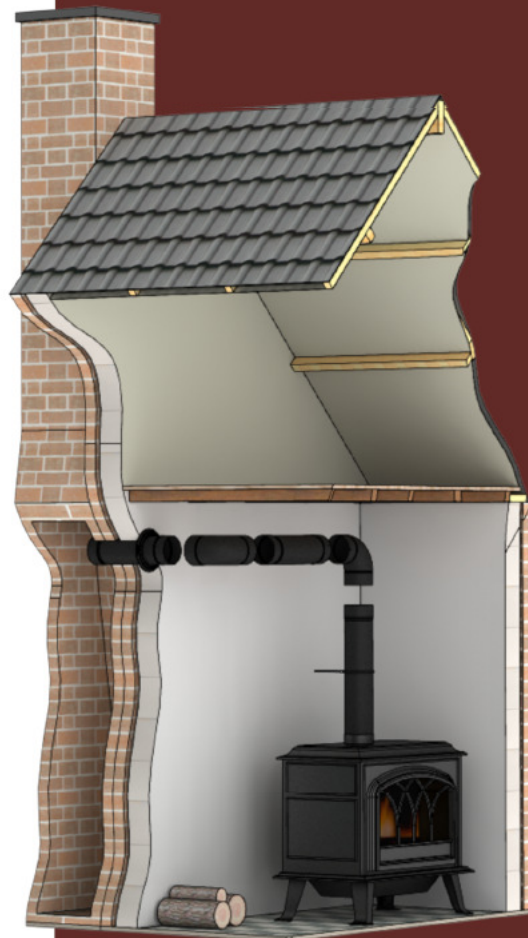

EMAIL

Enamelled stove pipes

- The EMAIL product range meets all possible interior configurations for connecting the stove to the flue. The stove tubes are enamelled in standard matt black for increased aesthetic value within the living room. This product range includes straight elements, elbows, tee-pipes and all necessary accessories such as caps, reductions, anchor plates etc.

- The EMAIL product range is suitable for solid and liquid combustion at high temperatures. Thanks to the easy male/female connection, the orientation of the tube can be easily adapted to the needs of your living room-configuration. Other RAL-colours or bright versions are available on request.

EMAIL

Enamelled stove pipes

EMAIL : Enamelled stove pipe for connecting the stove to the flue

STANDARD MOUNTING
CONNECTION TO AN EXCISTING TUBE

STANDARD MOUNTING
CONNECTION WITH A NEW
FLUE DUCT

wood

coal

gas