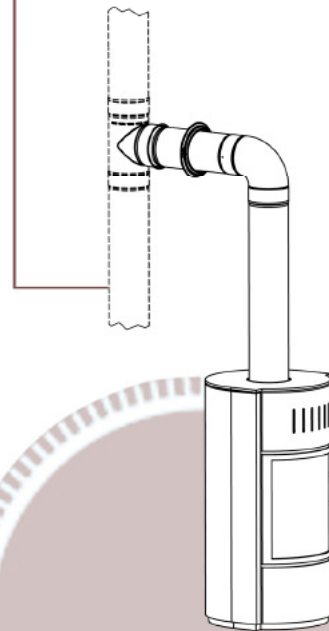

EMAIL

Enamelled stove pipes

- The EMAIL product range meets all possible interior configurations for connecting the stove to the flue. The stove tubes are enamelled in standard matt black for increased aesthetic value within the living room. This product range includes straight elements, elbows, tee-pipes and all necessary accessories such as caps, reductions, anchor plates etc.

- The EMAIL product range is suitable for solid and liquid combustion at high temperatures. Thanks to the easy male/female connection, the orientation of the tube can be easily adapted to the needs of your living room-configuration. Other RAL-colours or bright versions are available on request.

EMAIL

Enamelled stove pipes

EMAIL : Enamelled stove pipe for connecting the stove to the flue

STANDARD MOUNTING
CONNECTION TO AN EXCISTING TUBE

STANDARD MOUNTING
CONNECTION WITH A NEW
FLUE DUCT

wood

coal

gas